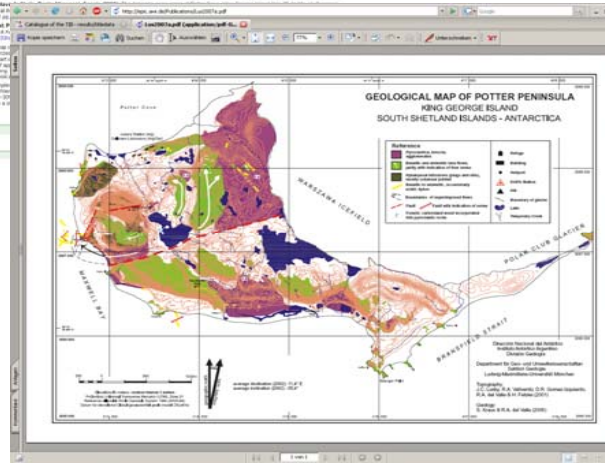

new content for Europeana

1. Scientific datasets from earth science
2. Geo-scientific maps
3. 3D architectural models